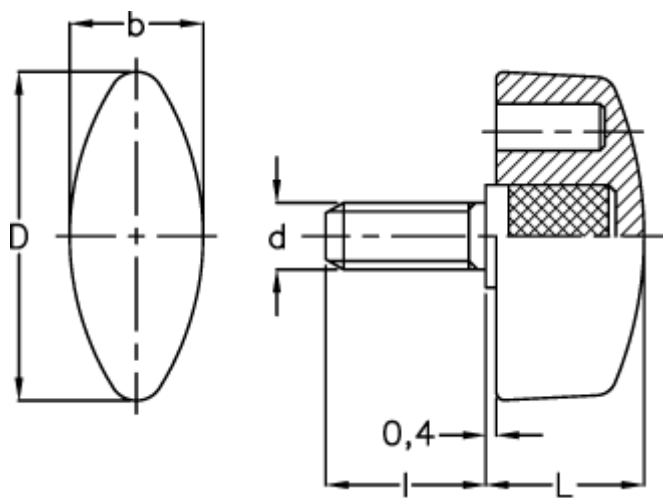

Data Sheet

Article number: 2302008476
Description: E+G Wing knob
CT.476/40 p-M10x40

Measures

b = 15.5
d = 40
d 6g = M10
l = 40
L = 17